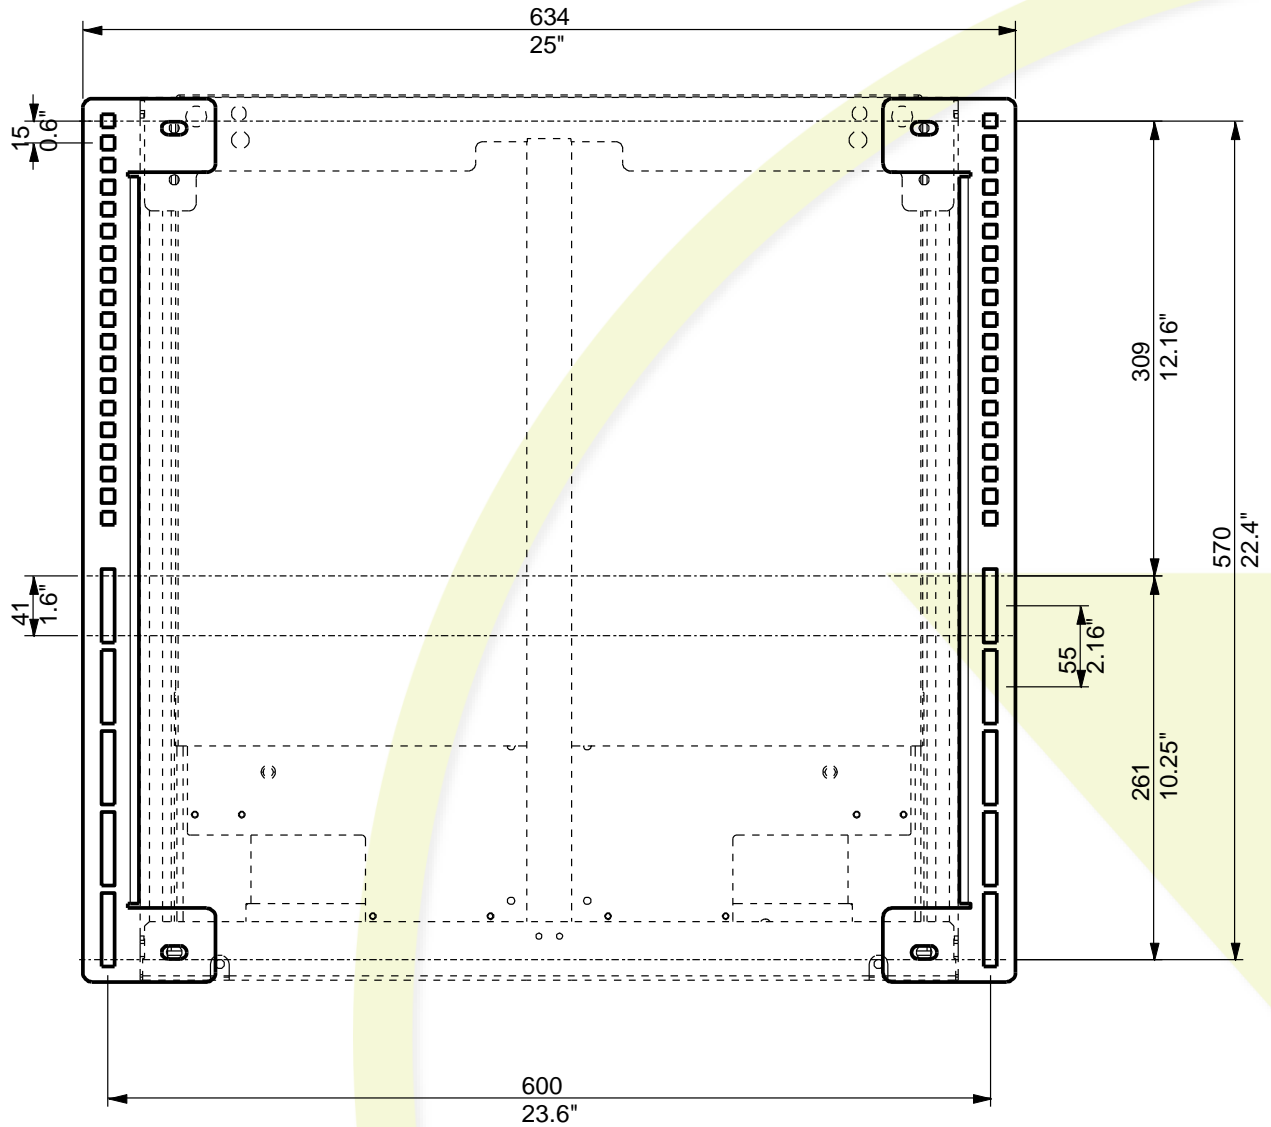

Product dimensions:

BalanceBox® 400 not included

Rev.02

# 3rd Party VESA bracket interface

For the BalanceBox®400  
Product datasheet

Product Specifications				Shipping dimensions			
	value	metric units	US / imperial value	value	metric units	US / imperial value	units
Height	600 mm		23.6 inch	60 mm		2.36 inch	
Width	634 mm		25 inch	640 mm		25.2 inch	
Depth (extra on BalanceBox®)	3 mm		0.12 inch	110 mm		4.3 inch	
Weight	1,7 kg		3.7 lbs	1,9 kg		4.1 lbs	
Load capacity	95 kg		209 lbs				
Hardware included	4 x M8 nuts and bolts						
Material	Steel frame painted						
Finish	Black laquer						