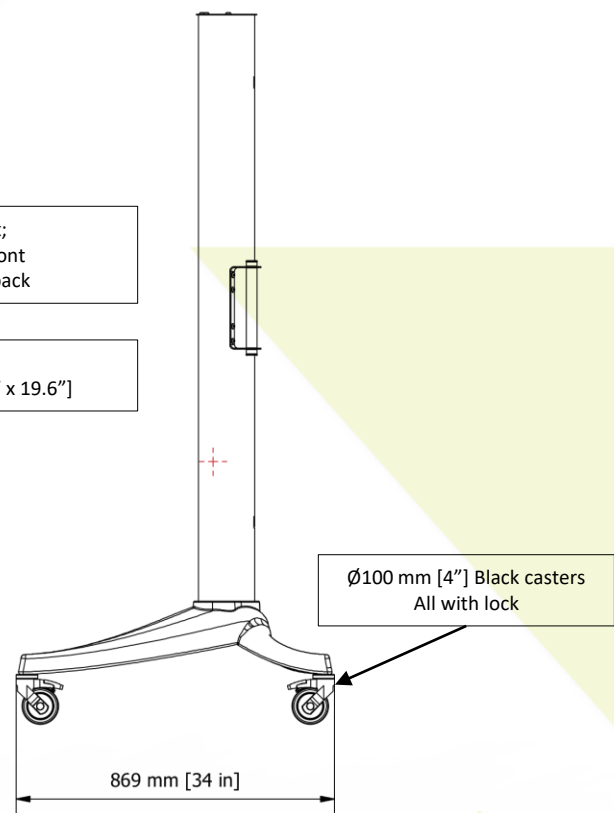

Cable management;  
• 1 hole in the front  
• 2 holes in the back

Printable area:  
650 x 500 mm [25.6" x 19.6"]

Technical specifications	Depth	Width	Height	Weight
Product dimensions (without screen)	869 mm [34"]	1259 mm [50"]	1943 mm [77"]	40 kg / 88.2 Lbs
Shipping dimensions (boxed; ships 1 EA on pallet)	1700 mm [66.9"]	960 mm [37.8"]	500 mm [19.7"]	81 kg / 178.6 Lbs (incl. pallet)
Maximum screen size	86" diagonal			
Load capacity	125 kg / 275 Lbs			
Safety / certification	CE; ISO-EN60950			
Materials and colors	Aluminum base, powder coated black textured RAL9011. Upright aluminum extrusion upholstered. Printed DiBond frontplate. Standard black RAL9005 powder coated steel handles.			
	Fabric 100% polyester; Flammability: C1, B1, M1, CRIB 5, EN1021/1-2, IMO Res. A652 (16) part 8, IMO Res. A471(XII) part 7, BS 7176 Medium hazard, NF D 60013 Class AM18. Light fast, anti pilling.			
Customization	Back upholstery colors can be chosen from the fabric color list on the reverse, standard pricing and lead times apply.			
	Front plate can be printed with a design of your choice, artwork files to be supplied by the customer according to specification on the reverse.			
Compatibility	X-Line mobile stand is compatible with BalanceBox®400			