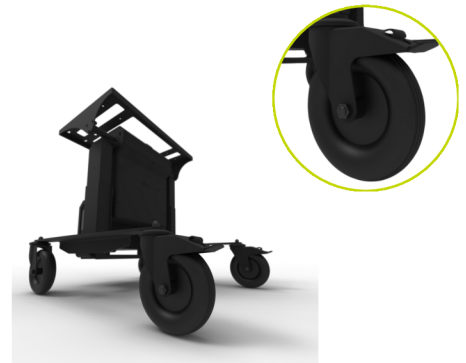

XL Wheels for e-Box® Tilt & Table

NOTE: PowerPack bundles can be easily ordered using a single part number. Visit our website for more information.